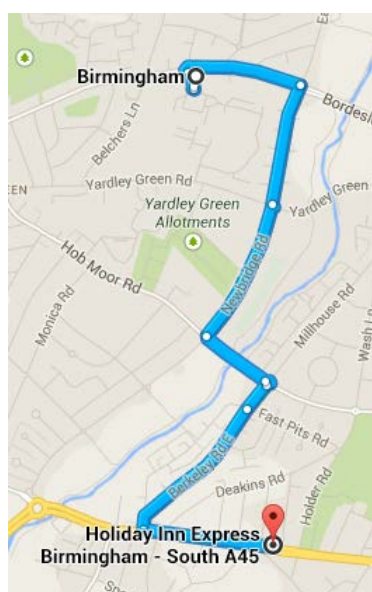

Rates from £ 64 00 GBP

Start - Birmingham Heartlands Hospital

Follow Bordesley Green E/B4128 to Little Bromwich Rd
Follow Little Bromwich Rd and Newbridge Rd
Take Hob Moor Rd to Millhouse Rd
Take Berkeley Rd E to Coventry Rd/A45
Turn left onto Coventry Rd/A45

End - Holiday Inn Express Birmingham - South A45

Drive via Berkeley Rd E · 2.2 mi 7 min

TRAVELODGE BIRMINGHAM YARDLEY

Address: 1741 Coventry Rd, Birmingham B26 1DS

Phone: 0871 984 6065

http://www.travelodge.co.uk/hotels/111/Birmingham-Yardley-hotel?utm_source=google&utm_medium=maps&utm_campaign=Birmingham%20Yardley

This hotel is close to the NEC, a short distance from Birmingham Airport and New Street Train Station. Attractions include Cadbury World, great for the whole family. The National Sea life Centre, the National Motorcycle Museum and the Jewellery Quarter Museum. Close to the M42 and M6.

Huge range of restaurants/bars/nightclubs only 10 mins away

Start - Birmingham Heartlands Hospital

Follow Bordesley Green E/B4128 to Little Bromwich Rd

Follow Little Bromwich Rd and Newbridge Rd

Take Small Heath Hwy/A45 to Golden Hillock Rd/B4145