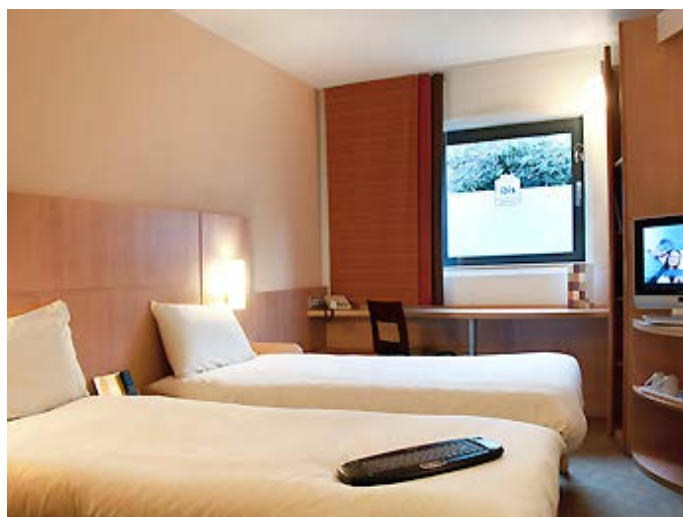

HOTEL IBIS BIRMINGHAM BORDESLEY CIRCUS

Address: 1 Bordesley Park Rd, Birmingham, West Midlands B10 0PD

Phone: 0121 506 2600

www.ibis.com/gb/hotel-2178-ibis-birmingham-bordesley-circus/index.shtml

Mr Lock MARC, the manager of the ibis Birmingham Bordesley Circus hotel, would like to welcome you.

Located in the centre of Birmingham a short walk from Birmingham's thriving Bullring Shopping Centre and New Street Station. Symphony Hall and Sea Life Centre in very close proximity with Birmingham City Football Club a 3 minute walk from the hotel with Aston Villa 5 minutes by taxi as well as Edgbaston Cricket ground. Birmingham International Airport is just 10 minutes from the hotel. With extremely comfortable beds, all 87 bedrooms offer air cooling, and free WiFi access throughout the hotel.

Hotel perfectly located for Birmingham city centre and is close to the M6 motorway and all major links. The hotel also offers on site complimentary car parking. There is easy access to the National Indoor Arena, International Convention Centre and NEC.

Functional and comfortable, perfect for working or relaxing, the ibis room has everything you need: cosy bedding, ensuite bathroom, hairdryer, tea/coffee facilities, a big desk, Internet and TV with all the best channels.

Rates from £ £ 36.00