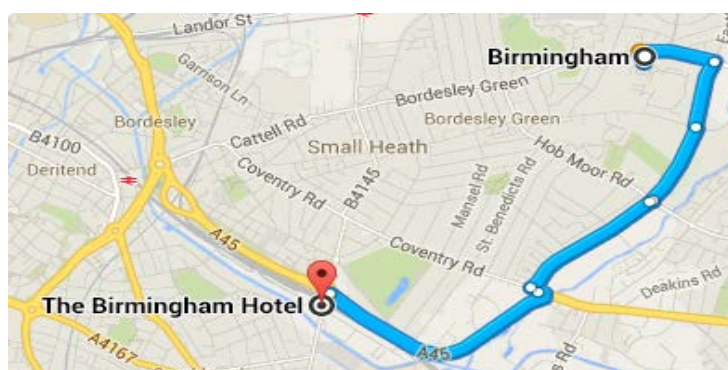

Huge range of restaurants/bars/nightclubs only 10 mins away

Start - Birmingham Heartlands Hospital

Follow Bordesley Green E/B4128 to Little Bromwich Rd

Follow Little Bromwich Rd and Newbridge Rd

Take Small Heath Hwy/A45 to Golden Hillock Rd/B4145