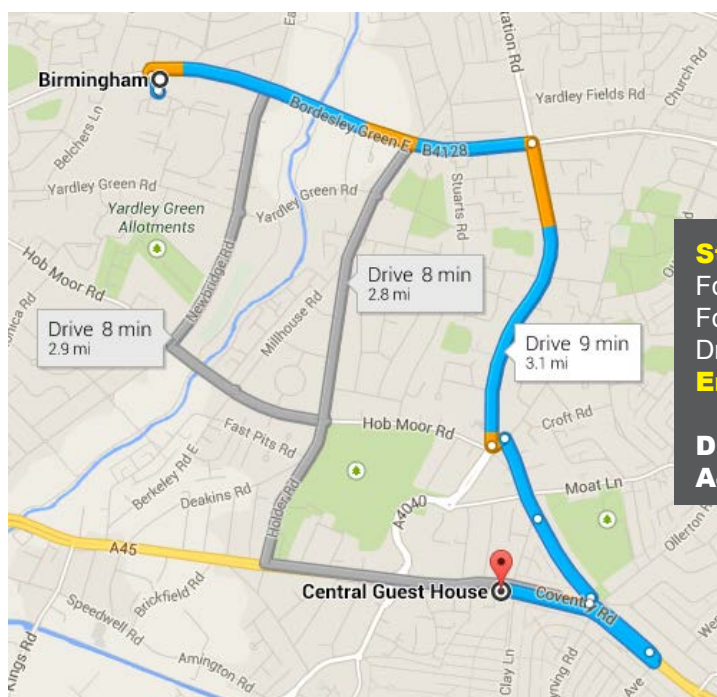

CENTRAL GUEST HOUSE

Address: 1637 Coventry Rd, Birmingham, South Yardley, West Midlands B26 1DD

Phone: 0121 706 7757

www.centralguesthouse.com/

We are a small, family run guest house. A home from home, close to all local facilities. A full English breakfast is included in the price. All rooms ensuite, apart for single room with private facilities. Tea & coffee making facilities. Hairdryer in all rooms. Parking available. Ironing facilities and TV in all rooms. Telephone available. Children welcome. All our rooms are non-smoking.

Start - Birmingham Heartlands Hospital

Follow Bordesley Green E/B4128 and A4040 to Church Rd
Follow Yew Tree Ln and Rowlands Rd to Coventry Rd/A45
Drive to Coventry Rd/A45

End - Central Guest House

Drive via Bordesley Green E/B4128 and A4040 - 3.1 mi 9 min