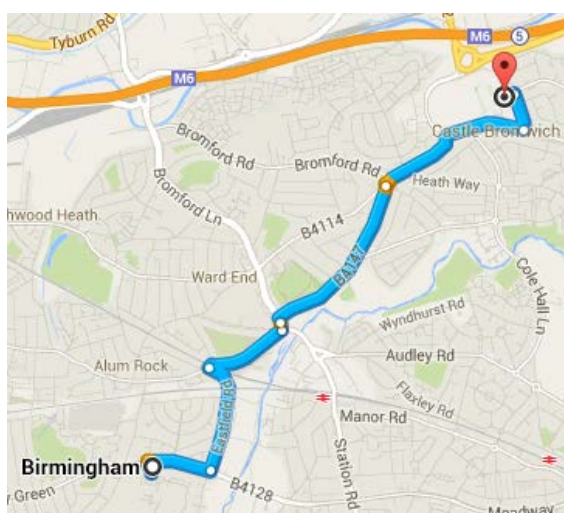

CASTLE BROMWICH HALL HOTEL

Address: Chester Rd, Birmingham B36 9DE

Phone: 0121 748 0030

www.castlebromwichhallhotel.co.uk/

Set in 10 acres of beautiful mature walled gardens, Castle Bromwich Hall Hotel is a unique Grade 1 star listed country house hotel that combines understated luxury with an impeccable client focused service. Offering the very finest in dining and accommodation, Castle Bromwich Hall Hotel effortlessly provides high quality hospitality with faultless attention to detail.

In a delightfully rural and peaceful setting, guests at Castle Bromwich Hall Hotel are taken out of the hustle and bustle of everyday life and transported back to a time where sophistication and elegance presided. Indulge in the surroundings and relax in the ambience of the beautifully restored Sixteenth century building, enjoying the many remaining original features including exposed wooden floors, intricate stone carvings and roaring log fires sympathetically combined with stylish modern furnishings, fabrics and finishes. Guests at Castle Bromwich Hall Hotel can enjoy both the grace of the past and the pleasures of the present in the Hotel's subtle fusion of the conventional and contemporary.

Start - Birmingham Heartlands Hospital

Follow Bordesley Green E/B4128 to Eastfield Rd
Take Cotterills Ln, Stechford Rd/B4147 and B4114 to your destination

End - Castle Bromwich Hall Hotel

Drive via Stechford Rd/B4147 · 3.2 mi 9 min