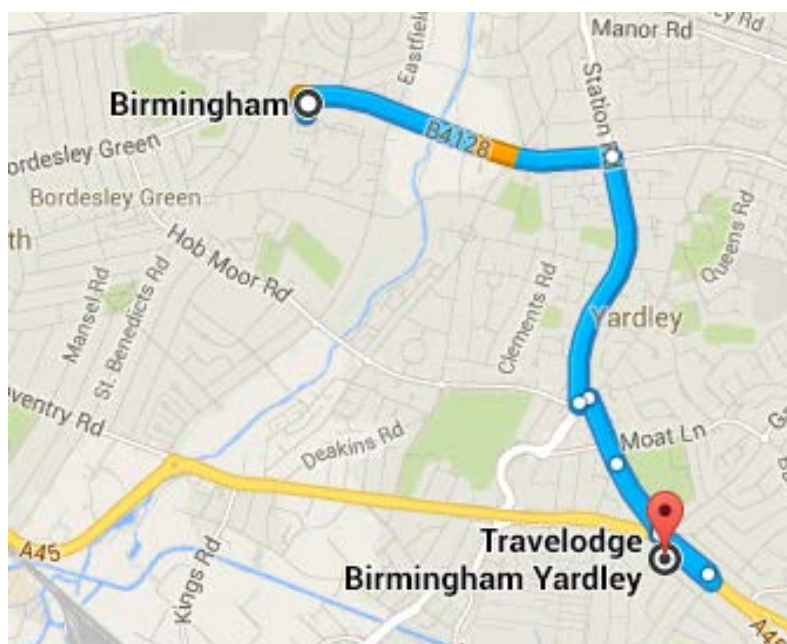

Start - Birmingham Heartlands Hospital

Follow Bordesley Green E/B4128 and A4040 to Church Rd

Follow Yew Tree Ln and Rowlands Rd to Coventry Rd/A45

Drive to Coventry Rd/A45

End - Travelodge Birmingham Yardley

Drive via Bordesley Green E/B4128 and A4040 · 2.8 mi 8 min