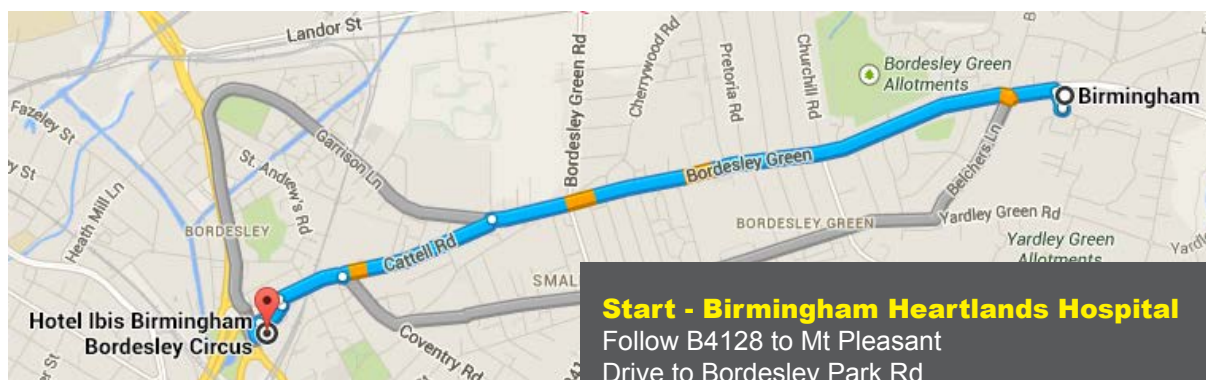

Start - Birmingham Heartlands Hospital

Follow B4128 to Mt Pleasant

Drive to Bordesley Park Rd

End - Hotel Ibis Birmingham Bordesley Circus

Drive via B4128 · 2.1 mi 7 min