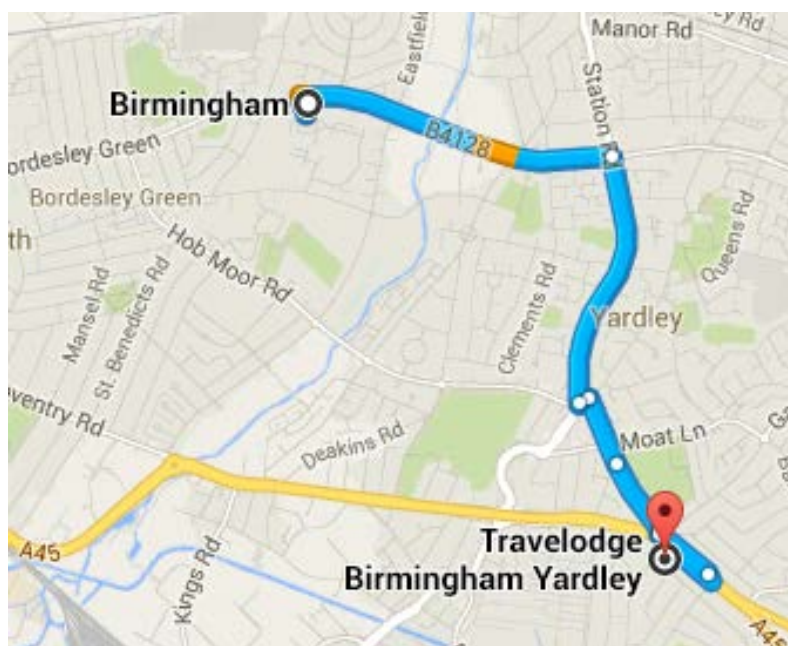

This hotel is close to the NEC, a short distance from Birmingham Airport and New Street Train Station. Attractions include Cadbury World, great for the whole family. The National Sea life Centre, the National Motorcycle Museum and the Jewellery Quarter Museum. Close to the M42 and M6.

Hotel facilities

WiFi

Free parking

Early Check In / Late Check Out - By Phone

Rates from £ £39.00

Start - Birmingham Heartlands Hospital

Follow Bordesley Green E/B4128 and A4040 to Church Rd

Follow Yew Tree Ln and Rowlands Rd to Coventry Rd/A45

Drive to Coventry Rd/A45

End - Travelodge Birmingham Yardley

Drive via Bordesley Green E/B4128 and A4040 · 2.8 mi 8 min

THE BIRMINGHAM HOTEL

Address: Poets Corner, Golden Hillock Rd, Birmingham, West Midlands B11 2PN