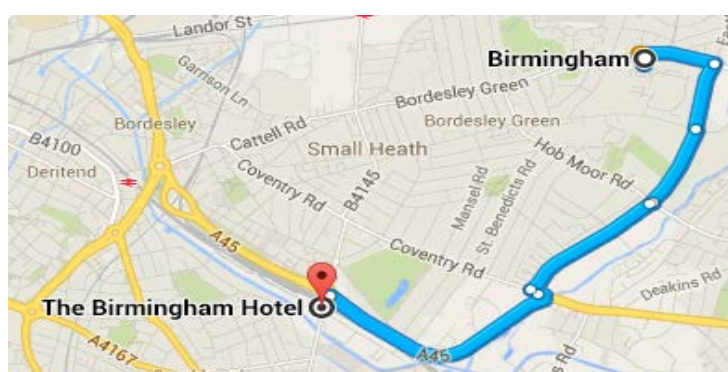

Huge range of restaurants/bars/nightclubs only 10 mins away

Start - Birmingham Heartlands Hospital

Follow Bordesley Green E/B4128 to Little Bromwich Rd

Follow Little Bromwich Rd and Newbridge Rd

Take Small Heath Hwy/A45 to Golden Hillock Rd/B4145