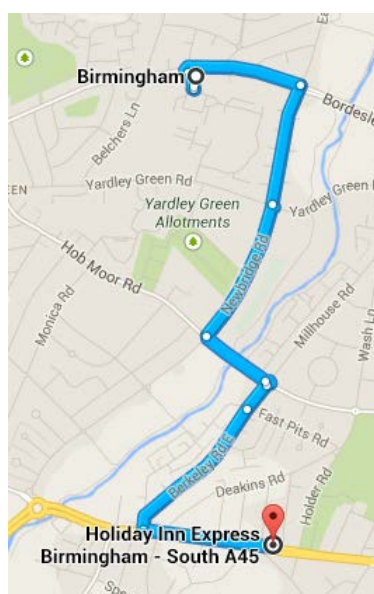

BIRMINGHAM PACES COURSE FOR MRCP (UK) PART 2

OUTPATIENTS DEPARTMENT, HEARTLANDS HOSPITAL, BIRMINGHAM

ACCOMMODATION OPTIONS

HOLIDAY INN EXPRESS BIRMINGHAM - SOUTH A45 *****

Address: 1270 Coventry Rd, Birmingham B25 8BJ

Rates from £ 64 00 GBP

Start - Birmingham Heartlands Hospital

Follow Bordesley Green E/B4128 to Little Bromwich Rd
Follow Little Bromwich Rd and Newbridge Rd
Take Hob Moor Rd to Millhouse Rd
Take Berkeley Rd E to Coventry Rd/A45
Turn left onto Coventry Rd/A45

End - Holiday Inn Express Birmingham - South A45

Drive via Berkeley Rd E · 2.2 mi 7 min

TRAVELODGE BIRMINGHAM YARDLEY

Address: 1741 Coventry Rd, Birmingham B26 1DS

Phone: 0871 984 6065

http://www.travelodge.co.uk/hotels/111/Birmingham-Yardley-hotel?utm_source=google&utm_medium=maps&utm_campaign=Birmingham%20Yardley

This hotel is close to the NEC, a short distance from Birmingham Airport and New Street Train Station. Attractions include Cadbury World, great for the whole family. The National Sea life Centre, the National Motorcycle Museum and the Jewellery Quarter Museum. Close to the M42 and M6.