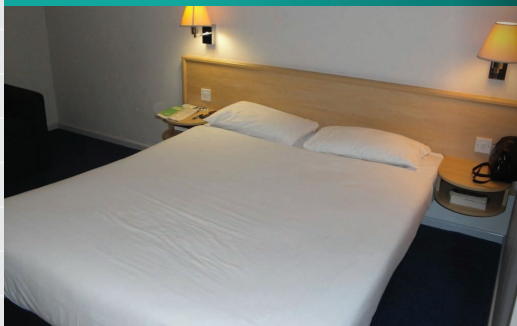

Telephone: **0871 984 6162**
Website: **www.travelodge.co.uk**

Accommodation near Christie Hospital, Manchester