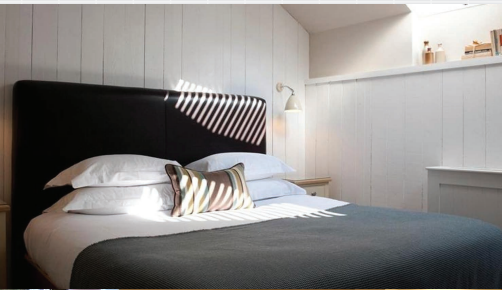

Didsbury Park ****

11 Didsbury Park, Manchester M20 5LH

Set in the leafy suburb of Didsbury this exclusive Victorian Townhouse is a statement of eclectic design offering 20 individually designed bedrooms and suites, residents lounge and bar alongside a peaceful captivating Victorian walled garden.

Located just 15 minutes drive from Manchester Airport and Manchester city centre Eleven Didsbury Park is the perfect relaxing alternative to the hustle and bustle of airport hotels and city centre for both business and pleasure.

Average price

Double/twin £140 (peak time)
Best prices on the day

- Express check-in/check-out
- Heating
- Non-smoking throughout
- Bar
- 24-hour front desk
- Garden
- Terrace
- Fitness centre
- VIP room facilities

Accommodation

near Christie Hospital, Manchester

Telephone: **0161 448 7711**
Fax: **0161 448 8282**
Website: **www.elevendidsburypark.com**
email: **enquiries@elevendidsburypark.com**