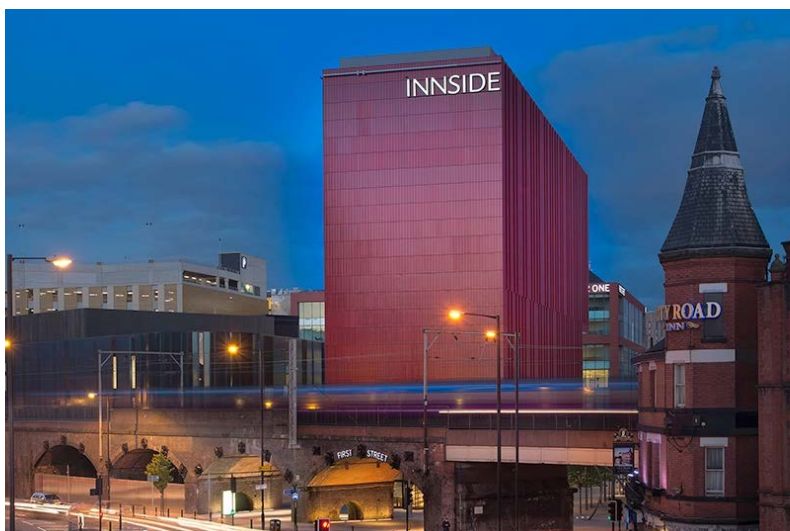

112 - 114 Portland Street, Manchester

Postcode: M1 4WB

In the heart of Manchester, Premier Inn Manchester City Centre (Portland Street) is just 700 metres from Piccadilly Station. The hotel has a 24-hour front desk and a stylish restaurant.

**ROOMS FROM:
£61**

**Distance from Venue:
499 metres or 545 yards**

**Nearest Train Station:
Manchester Oxford Road (0.3 miles)**

The Midland - QHotels ★★★★★

16 Peter St, Manchester

Postcode: M60 2DS

The Midland - QHotels is an award-winning, 4-star luxury hotel with a spa in Manchester city centre. It offers stylish, air-conditioned rooms with free WiFi. Providing a fine dining experience, The French by Simon Rogan has won 4 AA Rosettes.

**ROOMS FROM:
£71**

**Distance from Venue:
692 metres or 756 yards**

**Nearest Train Station:
Manchester Oxford Road (0.3 miles)**

Inside by Melia Manchester ★★★★★

1 First Street, Manchester

Postcode: M15 4RP

Inside Manchester by Melia is located in the city centre and within 5 minutes' walk of the train stations at Deansgate and Oxford Road. It offers a gym, sauna, a restaurant and bar. The hotel offers contemporary décor and bright colours.