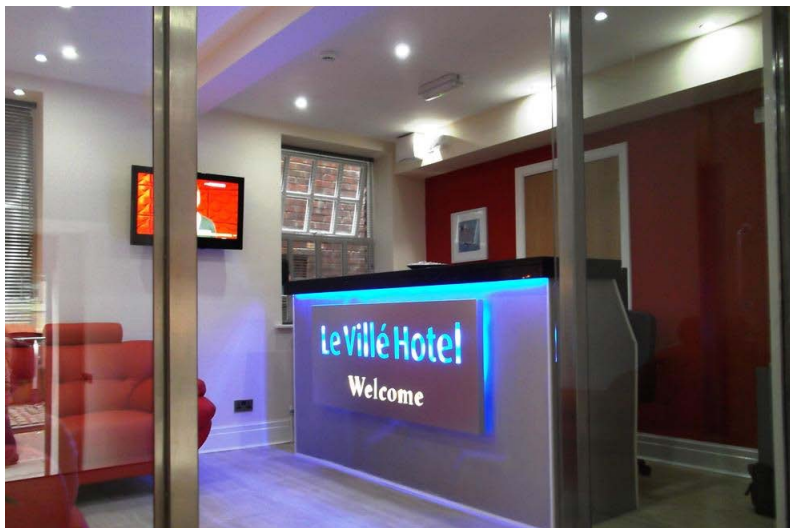

Le Ville Hotel ★★★

38/42 Canal Street, Manchester

Postcode: M1 3WD

Situated in the heart of Manchester city centre, Le Ville Hotel is just 10 minutes' walk from Manchester Piccadilly rail station and under a 20-minute drive from Manchester International Airport.