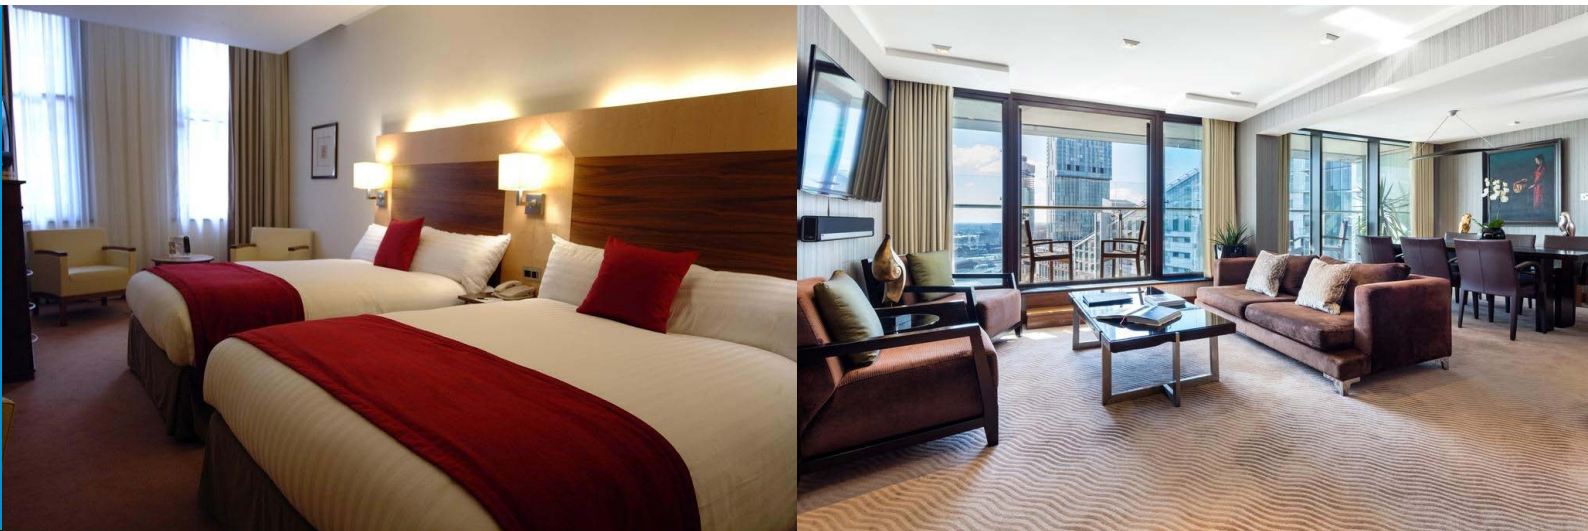

Basic Surgical Skills for Allied Health Professionals

4th and 5th August 2018

Edgehill University, Faculty of Health and Social Care, Oxford Road, Manchester

Accommodation